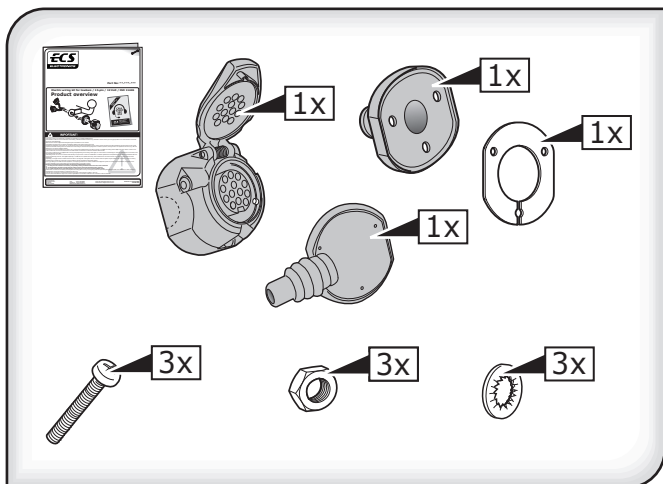

13 pin DIN socket with screw connection and mounting parts. According to Din 11446

SP-006-ZZU

13 pin DIN socket with screw connection and mounting parts. According to Din 11446

SP-006-ZZU

13 pin DIN socket with screw connection and mounting parts. According to Din 11446