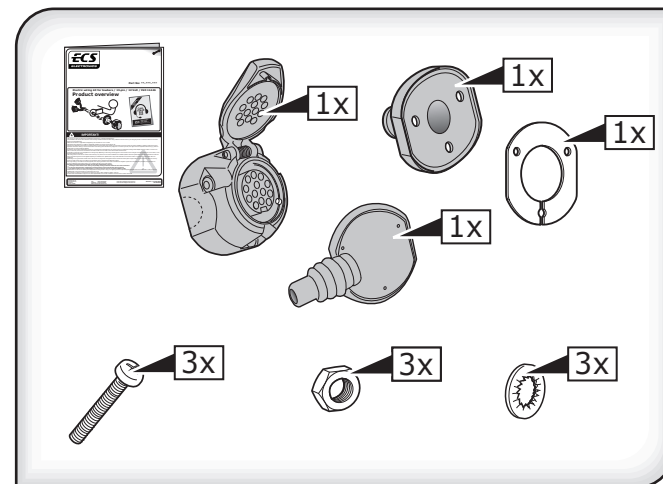

13 pin DIN socket with screw connection and mounting parts. According to Din 11446

SP-006-ZZU

13 pin DIN socket with screw connection and mounting parts. According to Din 11446

SP-006-ZZU

13 pin DIN socket with screw connection and mounting parts. According to Din 11446