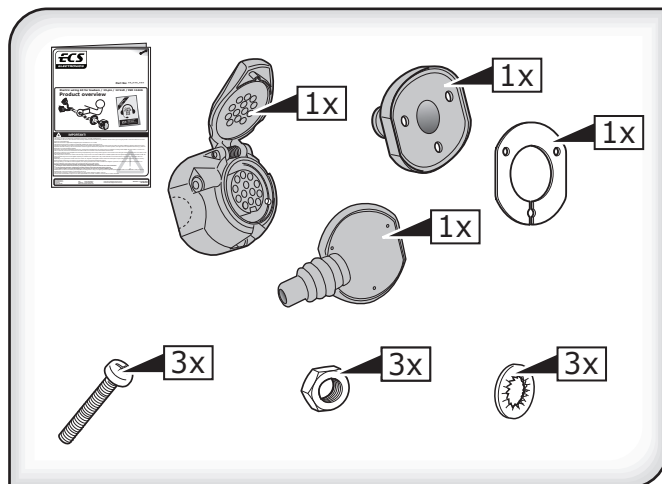

13 pin DIN socket with screw connection and mounting parts. According to Din 11446

SP-006-ZZU

13 pin DIN socket with screw connection and mounting parts. According to Din 11446

SP-006-ZZU

13 pin DIN socket with screw connection and mounting parts. According to Din 11446